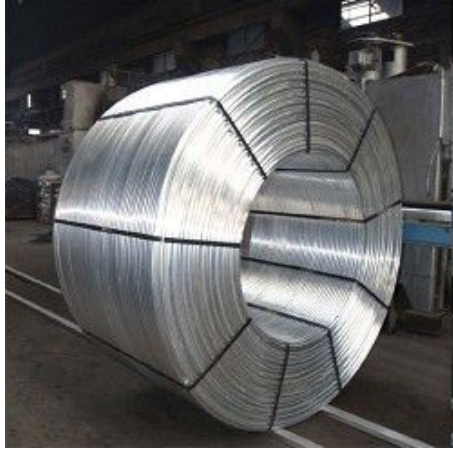

ArChine Wiredraw TGF Series**Special Drawing Oil for Glasses Frame Production****Application**

ArChine Wiredraw TGF Series are high performance drawing oil. They are designed for glasses frame drawing (e.g. Titanium, Stainless steel, Nickel alloy). Compared to conventional lubricants, ArChine Wiredraw TGF Series can offer good excellent lubricating.

Properties

ArChine Wiredraw TGF Series contains large amounts of lubricating additives and other extreme pressure additives. They can ensure mold has a longer life and excellent surface finish and trouble free operation.